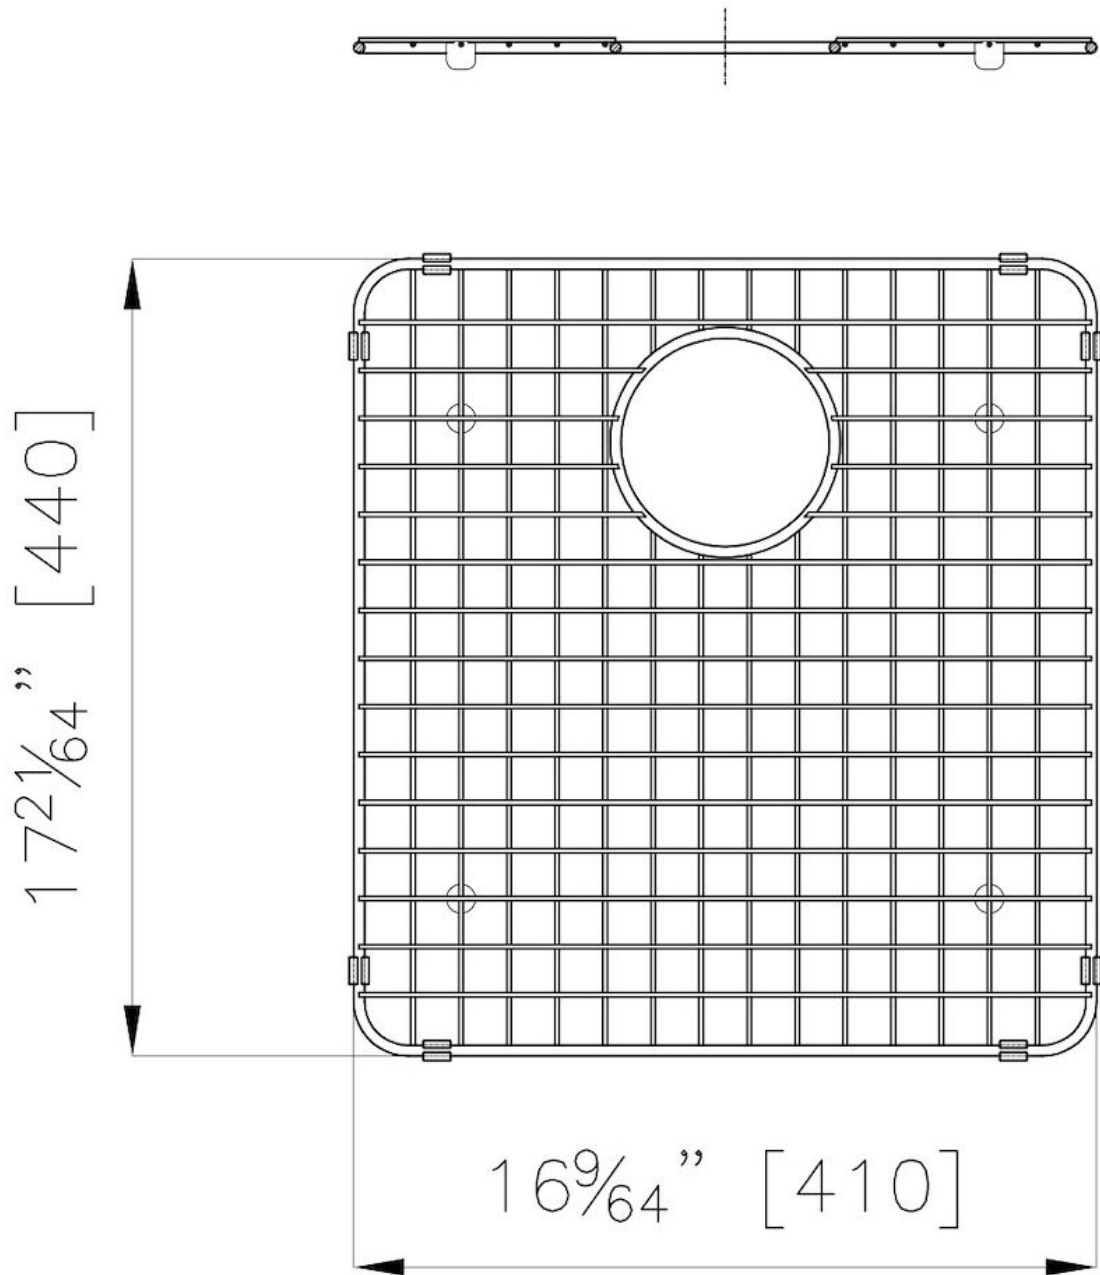

TECHNICAL DATA

RECOMMENDED PAIRINGS

Armored Sink 19" x 20" – U/M
1236 660

Armored Sink 38" x 20" 2B – U/M
1231 660